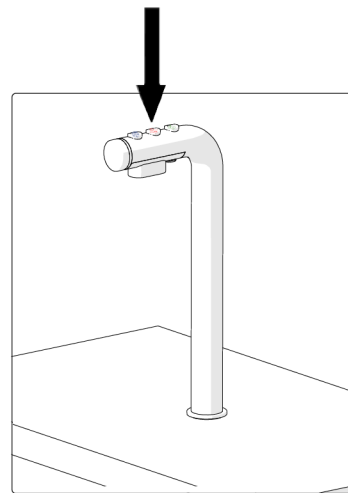

HOW TO USE FRIIA HOT, COLD, SPARKLING WATER SYSTEM

COLD WATER

PRESS AND HOLD
BLUE BUTTON

HOT WATER

PRESS RED BUTTON ONCE,
RING LIGHT GOES RED,
PRESS RED BUTTON AGAIN

SPARKLING WATER

PRESS AND HOLD
GREEN BUTTON