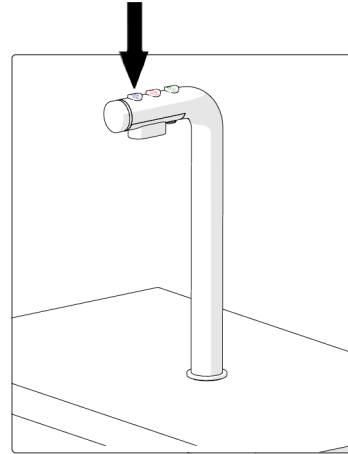

HOW TO USE FRIIA HOT, COLD, SPARKLING WATER SYSTEM

COLD WATER

PRESS AND HOLD
BLUE BUTTON

HOT WATER

PRESS RED BUTTON ONCE,
RING LIGHT GOES RED,
PRESS RED BUTTON AGAIN

SPARKLING WATER

PRESS AND HOLD
GREEN BUTTON