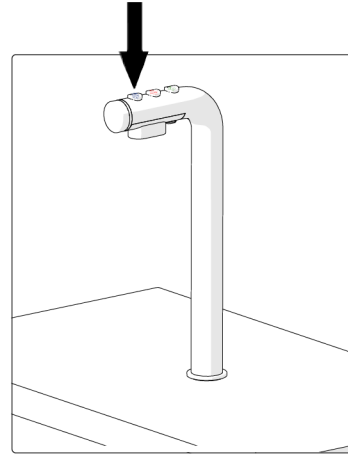

HOW TO USE FRIIA HOT, COLD WATER SYSTEM

COLD WATER

PRESS AND HOLD
BLUE BUTTON

HOT WATER

PRESS RED BUTTON ONCE,
RING LIGHT GOES RED,
PRESS RED BUTTON AGAIN