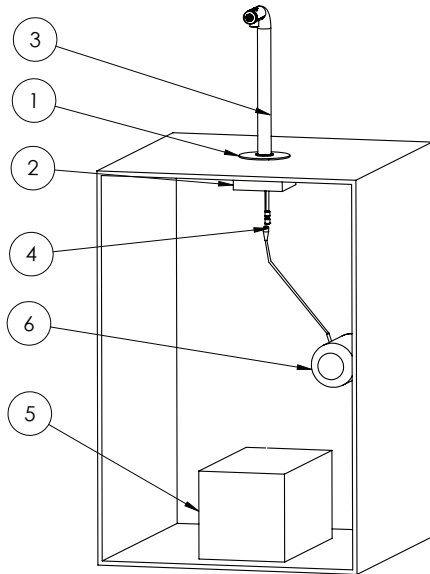

FONT

NAME ORDER CODE	DIMENSIONS INC. DRIP TRAY (D X W X H inches)	DIMENSIONS EXCL. DRIP TRAY (D X W X H inches)	TAP TO COUNTER (inches)
1b Una Font 1000859	6.6 x 4.7 x 11.2	5.4 x 1.1 x 11.2	9.1
3b Font 1000879			9.7
Hands-Free Font 5000857	6.6 x 4.7 x 13.5	5.4 x 1.1 x 13.5	12

PACKAGING CONTROL BOX

NAME ORDER CODE	DIMENSIONS (D X W X H inches)	OUTPUT/HR (GAL)	PLUMBING REQS	POWER @ 110V
Control Box 1001940	14.2 x 5.5 x 6.9	33.3	3/8" Compression or 3/8" push fit	40W, 0.17A

ITEM	PACKAGING DIMENSIONS (L x W x H inches)	WEIGHT	QTY / PALLET
Fonts (all)	11.4 x 22.4 x 8.4	4.4lb	54
Control Box	16.5 x 10.2 x 13	12.4lb	48/36 (sea/air freight)

POUR'D READY TO DRINK (RTD)

RTD HANDS-FREE
5000949RTDHF

RTD 1 BUTTON
5000949RTD1B

ITEM NO.	PART NUMBER	DESCRIPTION	QTY.
1	1402397	Washer POUR'D RTD	1
2	1700325	Spacer Foam POUR'D RTD	1
3	1000857	Marco Hands Free 305mm Font OR	1
	1000859	Marco 1 Button Una Font	
4	1501175	Font to Beverage Pump Connection Kit	1
5	BIB	—	1
6	Pump	—	1