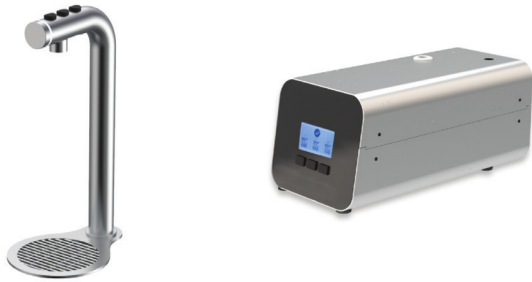

ORDER CODES (Complete bundle)

> POUR'D Concentrate 3b 110V.....5001940C3B

**CONSISTENCY. STYLE. SPEED.
COLD COFFEE ON TAP.**

POUR'D concentrate system can dispense a range of drinks from a single concentrate source.

BEVERAGE OPTIONS:

- Shot of coffee concentrate
- Cold or chilled coffee from concentrate
- Either hot or cold water

POUR'D 3 BUTTON CONCENTRATE

SYSTEM SET-UP

POUR'D IS COMPATIBLE WITH (Sold Separately)

MIX UC3 (220/110V) 1000880/1001880

For Separate Hot Water

FRIIA CHILLER 1000860

For Either Chilled Coffee from Concentrate or Separate Chilled Water

PACKAGING CONTROL BOX FONTS

NAME ORDER CODES	DIMENSIONS INC. DRIP TRAY (D X W X H inch)	DIMENSIONS EXCL. DRIP TRAY (D X W X H inch)	TAP TO COUNTER (inch)
3b POUR'D Font 1000942	1.1 x 1.1 x 11.8	6.6 x 4.9 x 11.8	9.7