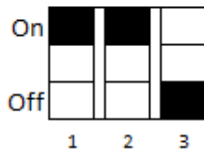

Topic: DIP-Switch Settings		TB No.:10003	Date:27/03/13
Affected Machines:	All Machines Using 1600345 and 1600375 Control PCB's	Priority: Low	Created By: Raymond Daly
From Serial No.:	All Models as Listed Above	Created For:	Field Service
From Date:	27th March 2013	Page: 1/2	

DIP-Switch Settings for 1600345 PCB

Libra 5, Libra BW, Libra 9, Aquarius FC/PB