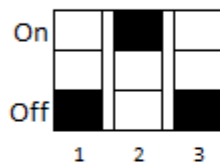

Continuous Fill - EcoBoiler T10 & up, EZT, Comet, Aquarius