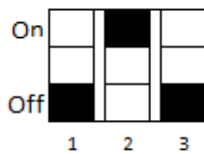

1000609 Libra 5 Manual Fill