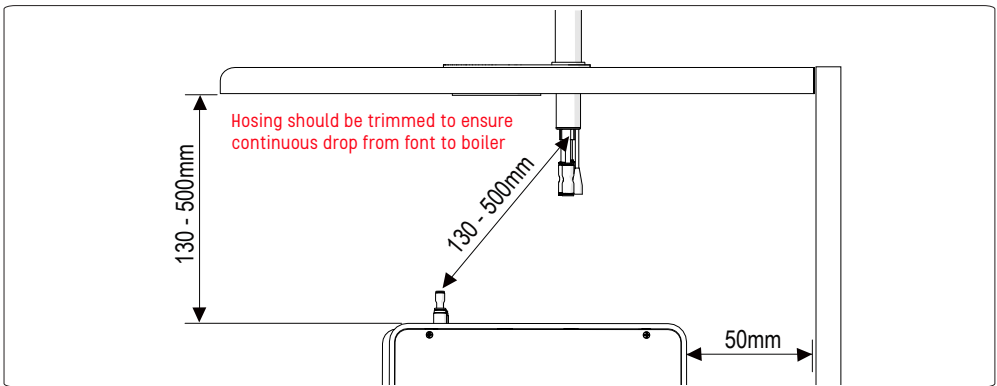

Installation

2. Drip Tray (sold separately p/n. 2300268)