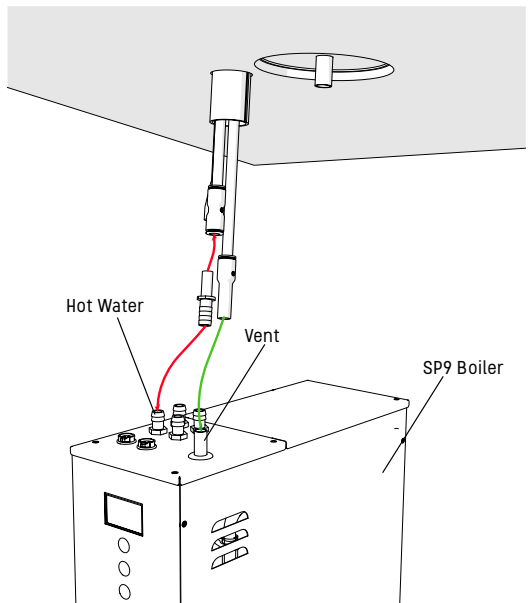

Installation

2. Drip Tray (sold separately p/n. 2300268)

Connecting Hoses

Three Button Font Connections

Single Button Font Connections

SP9 Boiler Connection

Operating Font

1. Push & Hold