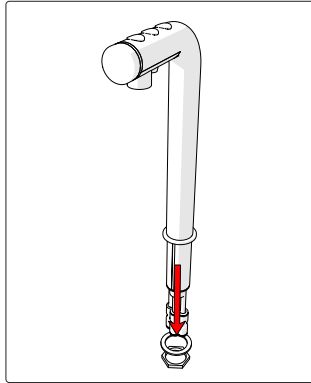

Counter Cut Out

Scale 1:1

NOTE: Check scale of template before cutting. Scale should be 1:1

Ø 32mm
/ 1 1/4"

Ø 105mm
/ 4 1/8"

For drip tray only

Installation

1. No Drip Tray

Installation

2. Drip Tray (sold separately p/n. 2300268)

Connecting Hoses

Three Button Font Connections

Single Button Font Connections

SP9 Boiler Connection

Operating Font

1. Push & Hold