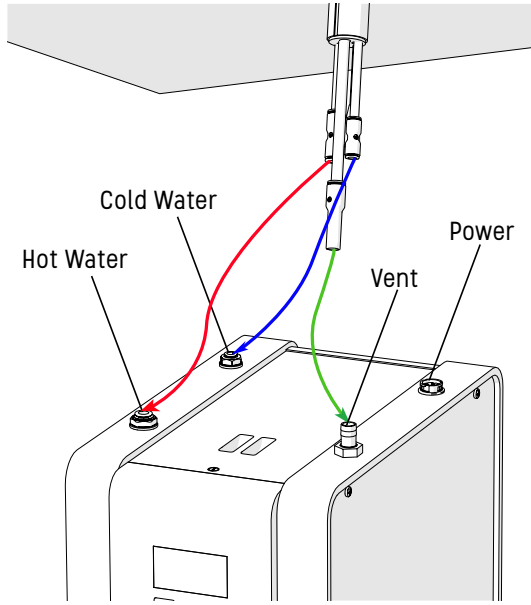

Counter Cut Out

Scale 1:1

NOTE: Check scale of template before cutting. Scale should be 1:1

Ø 32mm
/ 1 1/4"

Ø 105mm
/ 4 1/8"

For drip tray only

Installation

1. No Drip Tray

Installation

2. Drip Tray (sold separately p/n. 2300268)

Connecting Hoses

Three Button Font Connections

Single Button Font Connections

SP9 Boiler Connection

Operating Font

1. Push & Hold