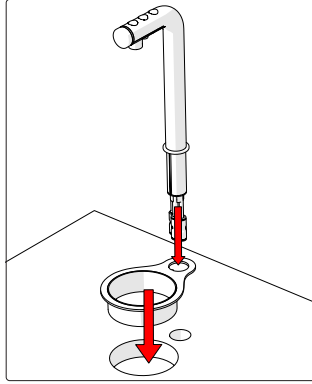

Counter Cut Out

Scale 1:1

NOTE: Check scale of template before cutting. Scale should be 1:1

Ø 32mm
/ 1 1/4"

Ø 105mm
/ 4 1/8"

For drip tray only

Installation

1. No Drip Tray

Installation

2. Drip Tray (sold separately p/n. 2300268)

Connecting Hoses

Three Button Font Connections

Single Button Font Connections

SP9 Boiler Connection

Operating Font

1. Push & Hold