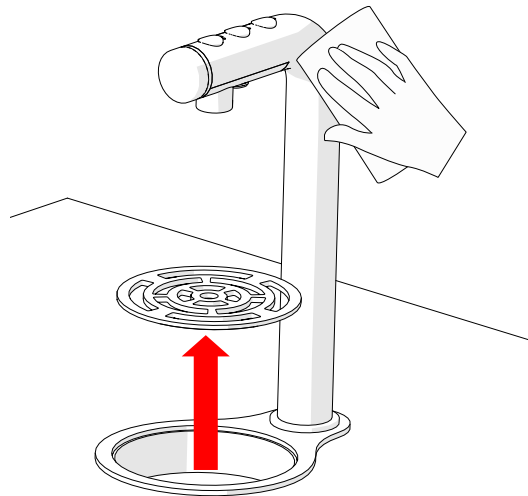

Cleaning & Maintenance

RISK OF SCALDING

Turn off the boiler before cleaning to prevent accidental triggering of a dispense.

Beware of accidentally operating the font – especially when cleaning around the push buttons.

The exterior of this font may be cleaned with a damp cloth and a light detergent.

Do not use abrasive cloths or creams, as this will spoil the finish of the font.