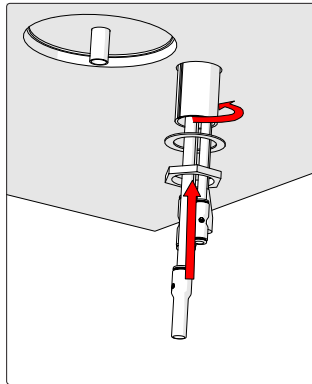

Counter Cut Out

Scale 1:1

NOTE: Check scale of template before cutting. Scale should be 1:1

Ø 32mm
/ 1 1/4"

Ø 105mm
/ 4 1/8"

For drip tray only

Installation

1. No Drip Tray

Installation

2. Drip Tray (sold separately p/n. 2300268)

Connecting Hoses

Three Button Font Connections

Single Button Font Connections

SP9 Boiler Connection

Operating Font

1. Push & Hold