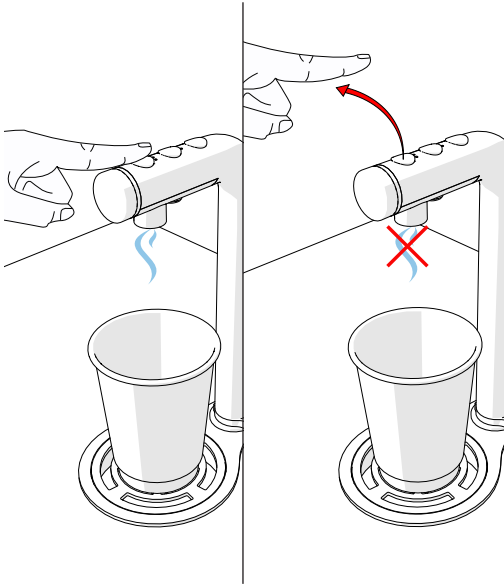

Installation

2. Drip Tray (sold separately p/n. 2300268)

Connecting Hoses

Three Button Font Connections

Single Button Font Connections

SP9 Boiler Connection

Operating Font

1. Push & Hold