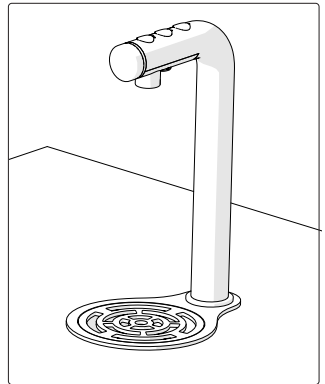

Font Box Contents

Three Button Model

- MIX Font
- Vent Hosing
- Hot Water Hose
- Cold Water Hose
- Instruction Manual
- Button Identifier Tag
- Button Identifier Clip

Single Button Model

- MIX Font
- Vent Hosing
- Hot Water Hose
- Instruction Manual
- SP9 Adaptor Kit

Counter Cut Out

Scale 1:1

NOTE: Check scale of template before cutting. Scale should be 1:1

Ø 32mm
/ 1 1/4"

Ø 105mm
/ 4 1/8"

For drip tray only

Installation

1. No Drip Tray

Installation

2. Drip Tray (sold separately p/n. 2300268)

Connecting Hoses

Three Button Font Connections

Single Button Font Connections

SP9 Boiler Connection

Operating Font

1. Push & Hold