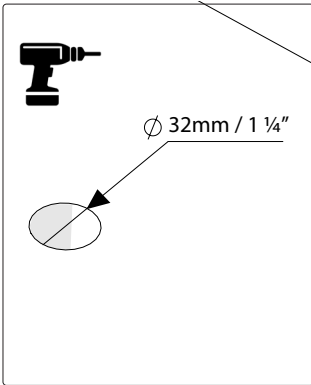

Counter Cut Out

- The 105mm / 4 1/8" cut out is only required for the font with drip tray.
- The font without drip tray require the 32mm / 1 1/4" cut out only.
- Use a 32mm / 1 1/4" & a 105mm / 4 1/8" circular hole saw piece to make the holes.

Counter Cut Out

Scale 1:1

NOTE: Check scale of template before cutting. Scale should be 1:1

Ø 32mm
/ 1 1/4"

Ø 105mm
/ 4 1/8"

For drip tray only

Installation

1. No Drip Tray

Installation

2. Drip Tray (sold separately p/n. 2300268)

Connecting Hoses

Three Button Font Connections

Single Button Font Connections

SP9 Boiler Connection

Operating Font

1. Push & Hold