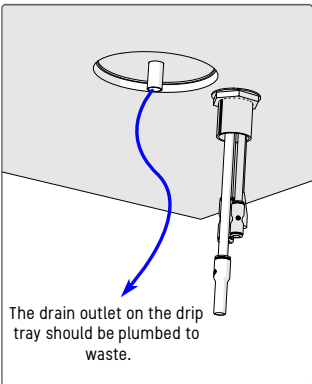

Counter Cut Out

Scale 1:1

NOTE: Check scale of template before cutting. Scale should be 1:1

Ø 32mm
/ 1 1/4"

Ø 105mm
/ 4 1/8"

For drip tray only

Installation

1. No Drip Tray

Installation

2. Drip Tray (sold separately p/n. 2300268)

Connecting Hoses

Three Button Font Connections

Single Button Font Connections

SP9 Boiler Connection

Operating Font

1. Push & Hold