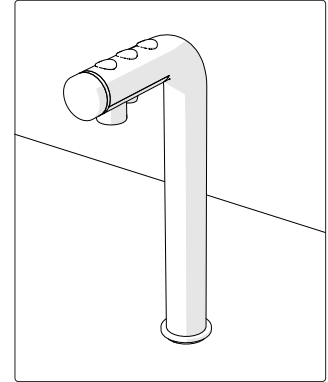

Font Box Contents

Three Button Model

- MIX Font
- Vent Hosing
- Hot Water Hose
- Cold Water Hose
- Instruction Manual
- Button Identifier Tag
- Button Identifier Clip

Single Button Model

- MIX Font
- Vent Hosing
- Hot Water Hose
- Instruction Manual
- SP9 Adaptor Kit

Counter Cut Out

Scale 1:1

NOTE: Check scale of template before cutting. Scale should be 1:1

Ø 32mm
/ 1 1/4"

Ø 105mm
/ 4 1/8"

For drip tray only

Installation

1. No Drip Tray

Installation

2. Drip Tray (sold separately p/n. 2300268)

Connecting Hoses

Three Button Font Connections

Single Button Font Connections

SP9 Boiler Connection

Operating Font

1. Push & Hold