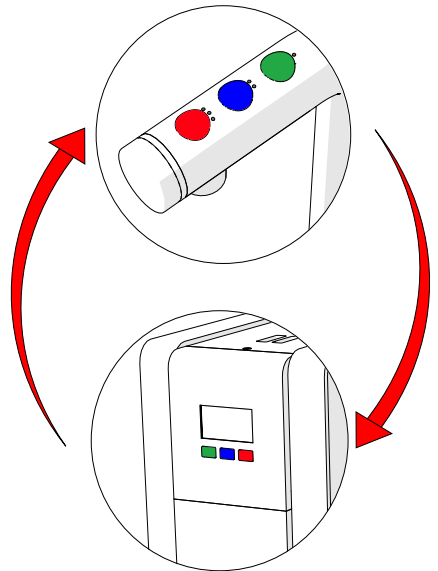

Font Box Contents

Three Button Model

- MIX Font
- Vent Hosing
- Hot Water Hose
- Cold Water Hose
- Instruction Manual
- Button Identifier Tag
- Button Identifier Clip

Single Button Model

- MIX Font
- Vent Hosing
- Hot Water Hose
- Instruction Manual
- SP9 Adaptor Kit

Installation

2. Drip Tray (sold separately p/n. 2300268)

Connecting Hoses

Three Button Font Connections

Single Button Font Connections

SP9 Boiler Connection

Operating Font

1. Push & Hold