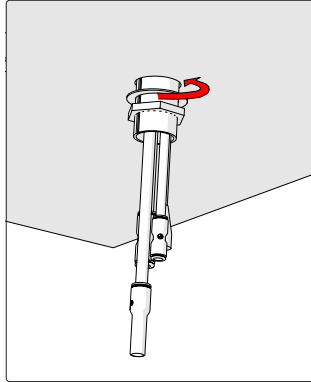

Counter Cut Out

Scale 1:1

NOTE: Check scale of template before cutting. Scale should be 1:1

Ø 32mm
/ 1 1/4"

Ø 105mm
/ 4 1/8"

For drip tray only

Installation

1. No Drip Tray

Installation

2. Drip Tray (sold separately p/n. 2300268)

Connecting Hoses

Three Button Font Connections

Single Button Font Connections

SP9 Boiler Connection

Operating Font

1. Push & Hold