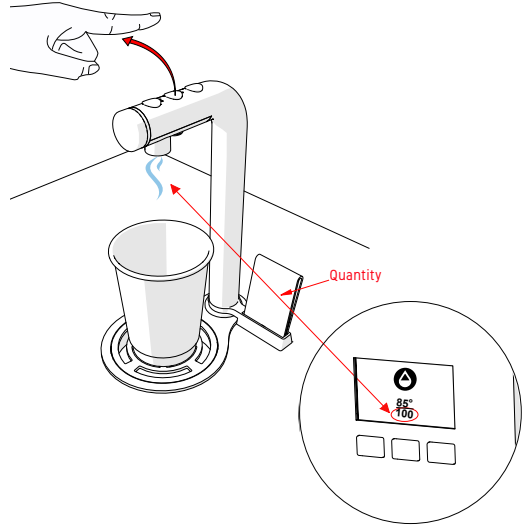

2. Push & Release