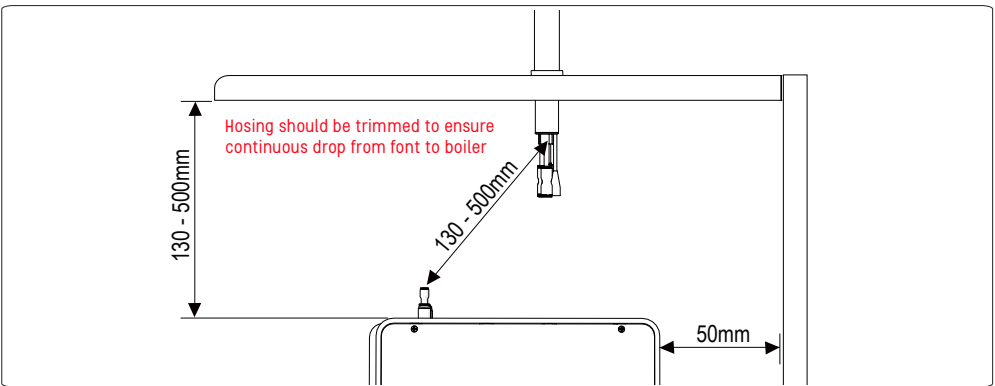

Counter Cut Out

Scale 1:1

NOTE: Check scale of template before cutting. Scale should be 1:1

Ø 32mm
/ 1 1/4"

Ø 105mm
/ 4 1/8"

For drip tray only

Installation

1. No Drip Tray