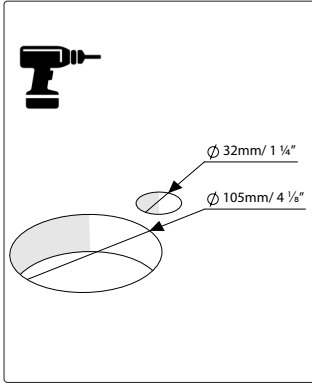

Installation

2. Drip Tray (sold separately p/n. 2300268)