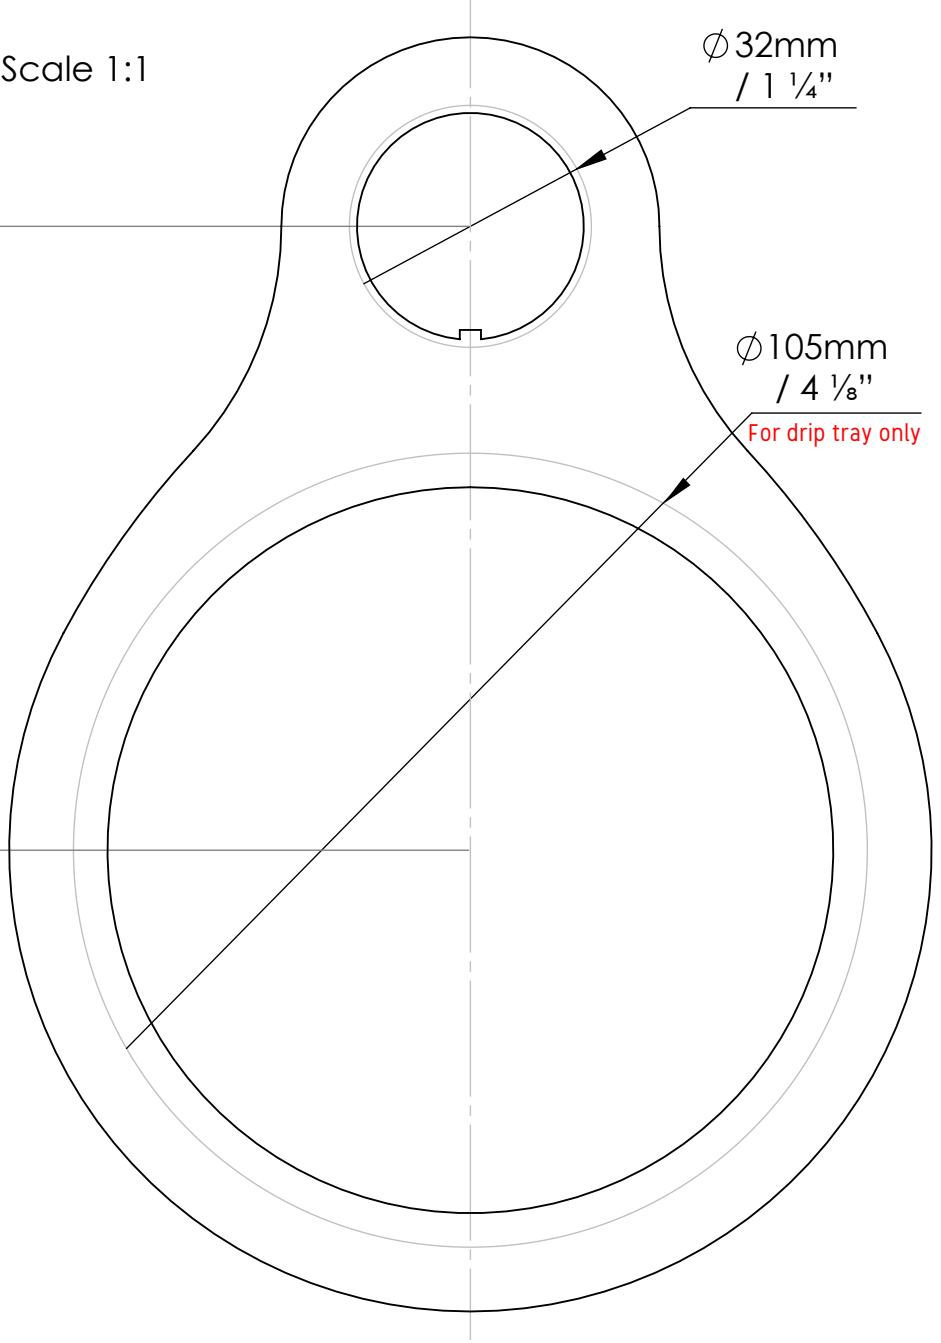

Counter Cut Out

- The 105mm / 4 1/8" cut out is only required for the font with drip tray.
- The font without drip tray require the 32mm / 1 1/4" cut out only.
- Use a 32mm / 1 1/4" & a 105mm / 4 1/8" circular hole saw piece to make the holes.

Counter Cut Out

Scale 1:1

NOTE: Check scale of template before cutting. Scale should be 1:1

Ø 32mm
/ 1 1/4"

Ø 105mm
/ 4 1/8"

For drip tray only

Installation

1. No Drip Tray