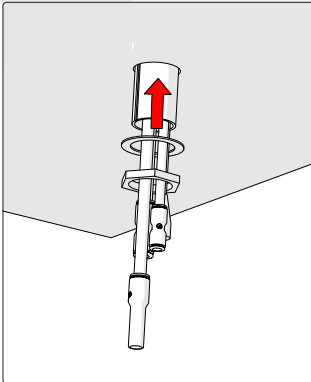

Counter Cut Out

Scale 1:1

NOTE: Check scale of template before cutting. Scale should be 1:1

Ø 32mm
/ 1 1/4"

Ø 105mm
/ 4 1/8"

For drip tray only

Installation

1. No Drip Tray

Installation

2. Drip Tray (sold separately p/n. 2300268)

Connecting Hoses

Three Button Font Connections

Single Button Font Connections

SP9 Boiler Connection

Operating Font

1. Push & Hold