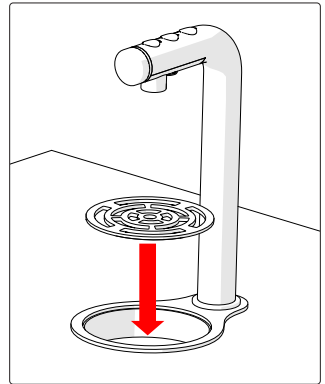

Font Box Contents

Three Button Model

- MIX Font
- Vent Hosing
- Hot Water Hose
- Cold Water Hose
- Instruction Manual
- Button Identifier Tag
- Button Identifier Clip

Single Button Model

- MIX Font
- Vent Hosing
- Hot Water Hose
- Instruction Manual
- SP9 Adaptor Kit

Counter Cut Out

- The 105mm / 4 1/8" cut out is only required for the font with drip tray.
- The font without drip tray require the 32mm / 1 1/4" cut out only.
- Use a 32mm / 1 1/4" & a 105mm / 4 1/8" circular hole saw piece to make the holes.

Counter Cut Out

Scale 1:1

NOTE: Check scale of template before cutting. Scale should be 1:1

Ø 32mm
/ 1 1/4"

Ø 105mm
/ 4 1/8"

For drip tray only

Installation

1. No Drip Tray

Installation

2. Drip Tray (sold separately p/n. 2300268)

Connecting Hoses

Three Button Font Connections

Single Button Font Connections

SP9 Boiler Connection

Operating Font

1. Push & Hold