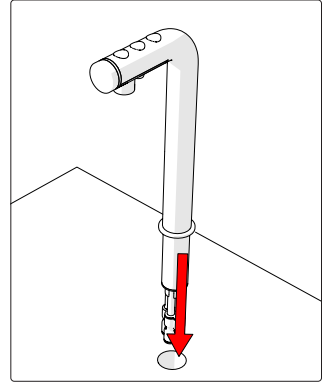

Counter Cut Out

Scale 1:1

NOTE: Check scale of template before cutting. Scale should be 1:1

Ø 32mm
/ 1 1/4"

Ø 105mm
/ 4 1/8"

For drip tray only

Installation

1. No Drip Tray

Installation

2. Drip Tray (sold separately p/n. 2300268)

Connecting Hoses

Three Button Font Connections

Single Button Font Connections

SP9 Boiler Connection

Operating Font

1. Push & Hold