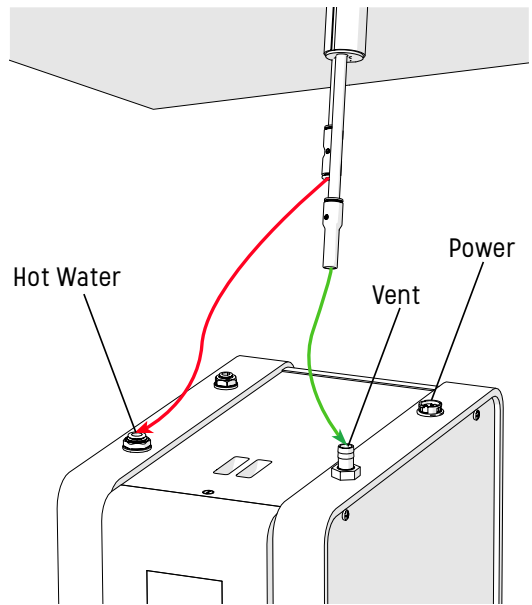

Installation

2. Drip Tray (sold separately p/n. 2300268)

Connecting Hoses

Three Button Font Connections

Single Button Font Connections

SP9 Boiler Connection

Operating Font

1. Push & Hold