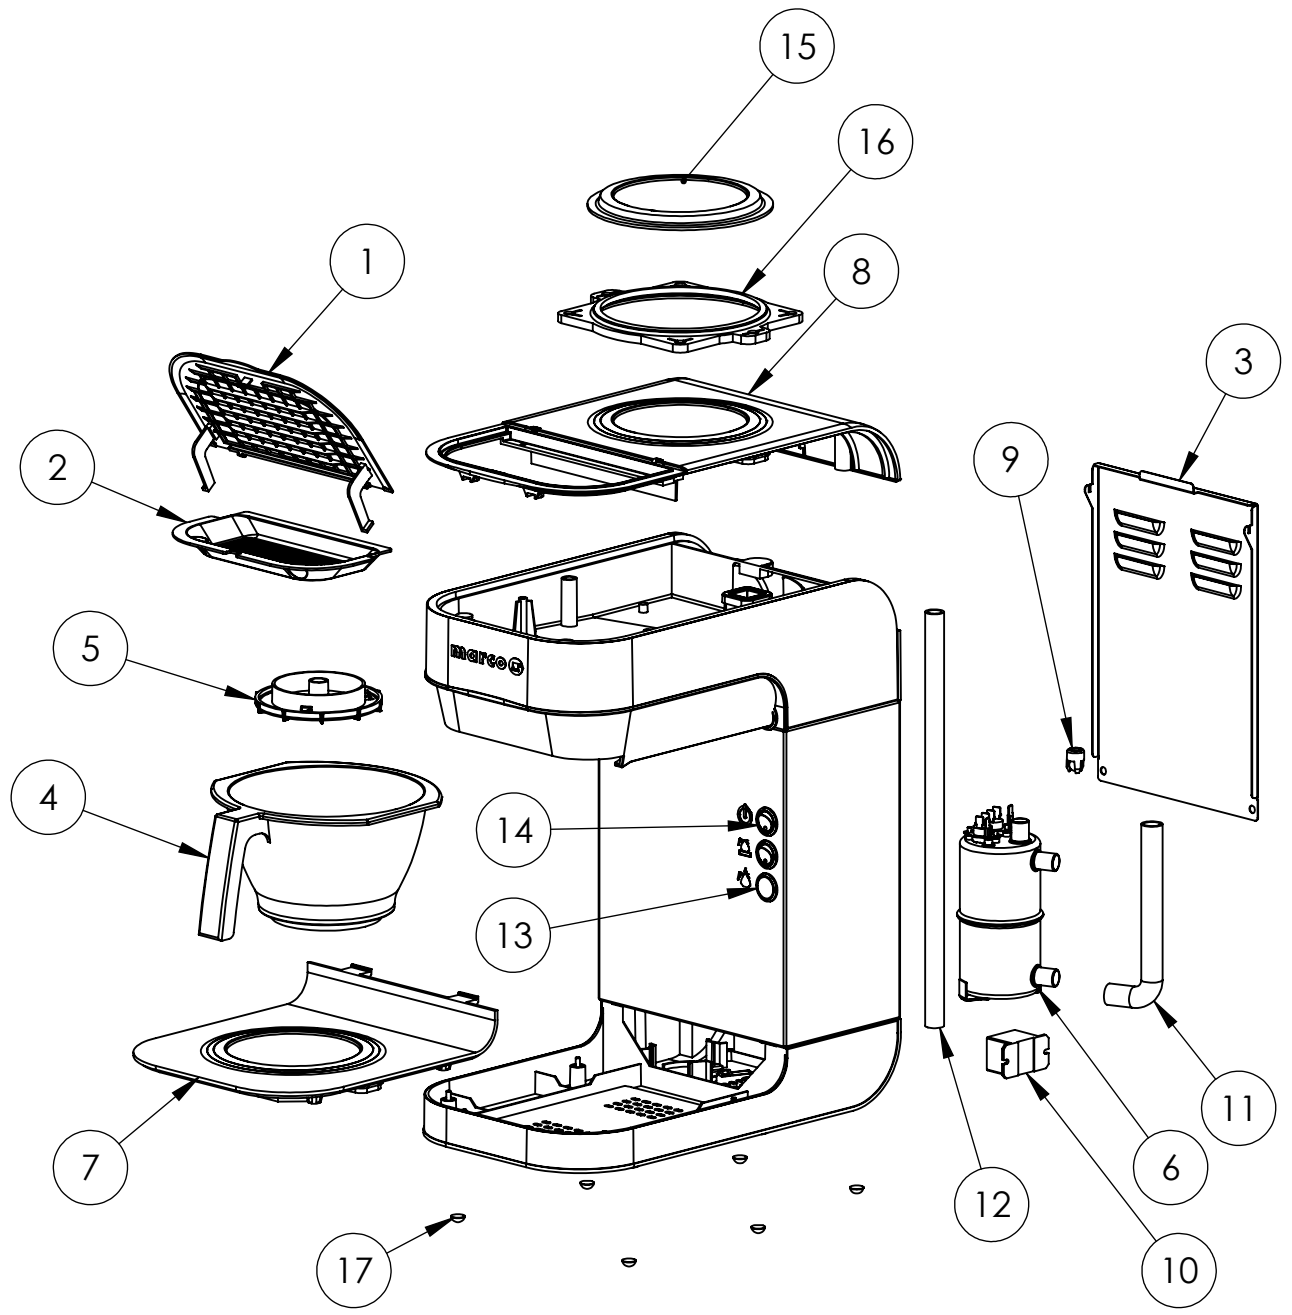

ITEM NO.	PART NUMBER	DESCRIPTION
1	1860005	Bru Manual Fill Lid
2	1860004	Bru Splash Tray
3	1860033	Bru Service Panel 45
4	2300072	Basket Complete Filtró
5	1860010	Bru Sprayhead - Flash Boiler
6	1501059	Flash Boiler - Bru
7	1860100	Bru - Lower Hotplate Assy
8	1860101	Bru - Upper Hotplate Assy
9	1402291	Valve Non Return - Bru
10	1600491	Relay 220V 40A
11	1860070	Bru Hose L-shape Inlet 45
12	1860072	Bru Hose Overflow 45
13	1501355	Indicator Neon Green 230V
14	1501696	Switch Rocker Round 230V
15	1860102	Bru Hotplate /w PTC
16	1860077	Bru Hotplate Seal
17	1800201	Feet - Rubber Domed Adhesive Black

UNLESS OTHERWISE SPECIFIED: DIMENSIONS ARE IN MILLIMETERS  
TOLERANCES: LINEAR: +/-0.2mm

DESCRIPTION:	Bru F45M - Spare Parts Diagram
DWG NO.:	MBRU-001S
MATERIAL:	n/a

DRAWN BY	JJ	20/05/13
APPROVED BY	SP	27/06/13
REVISION	a	CO: 74
		SCALE: 1:20