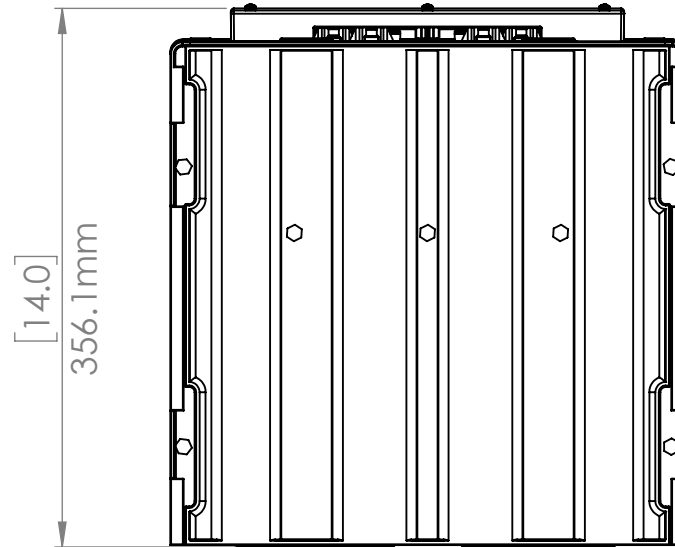

Note  
 SYPP Rack 8 Syrup Height  
 665mm (25")

UNLESS OTHERWISE SPECIFIED:  
 DIMENSIONS ARE IN MILLIMETERS  
 TOLERANCES: LINEAR: +/-0.2mm  
 ANGULAR: +/-0.5°

DESCRIPTION:		DRAWN BY	
DWG NO.:	1000920 SYPP Rack 4 Syrups	APPROVED BY	
MATERIAL:	mm	REVISION	CO:
			SCALE:1:10