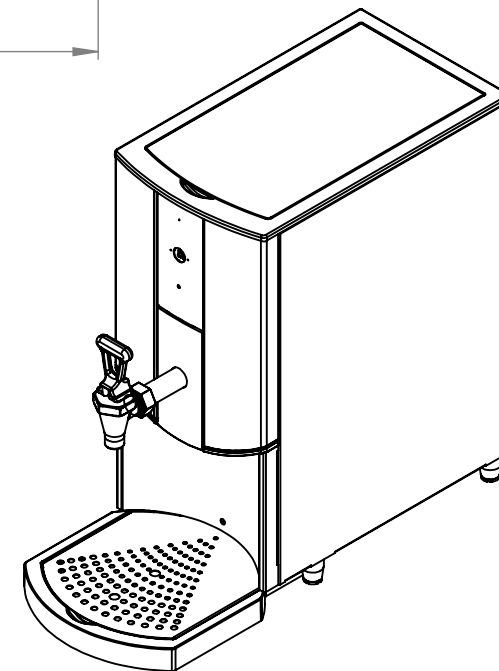

Electrical connection
(Moulded plug NEMA L6-20P)

Water connection
(3/4" BSP to 9/16-24 UNEF female)

marco

DESCRIPTION:	1000660US Ecoboiler T5 General aspect	DRAWN BY:	RP	29/01/2018
DWG NO.:	1000660US-GA	APPROVED BY:	DW	
Dimensions	mm & inches	REVISION:	a	CO: 416